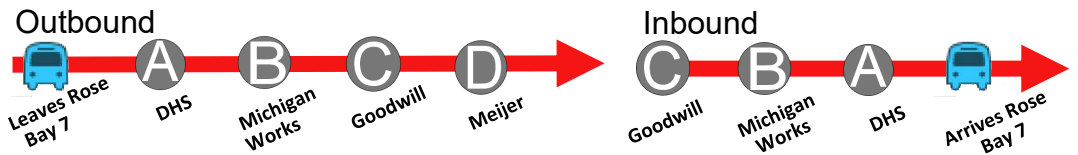

13 - South Burdick

Revised: 09/04/17

6:15		6:20		6:40
6:45		6:50	6:53*	7:10
7:15		7:20	7:23*	7:40
7:45	7:53*	7:54	7:57	8:10
8:15	8:23*	8:24	8:27	8:40
8:45	8:53*	8:54	8:57	9:10
9:15	9:23*	9:24	9:27	9:40
9:45	9:53*	9:54	9:57	10:10
10:15	10:23*	10:24	10:27	10:40
10:45	10:53*	10:54	10:57	11:10
11:15	11:23*	11:24	11:27	11:40
11:45	11:53*	11:54	11:57	12:10
12:15	12:23*	12:24	12:27	12:40
12:45	12:53*	12:54	12:57	1:10
1:15	1:23*	1:24	1:27	1:40
1:45	1:53*	1:54	1:57	2:10
2:15	2:23*	2:24	2:27	2:40
2:45	2:53*	2:54	2:57	3:10
3:15	3:23*	3:24	3:27	3:40
3:45	3:53*	3:54	3:57	4:10
4:15	4:23*	4:24	4:27	4:40
4:45	4:53*	4:54	4:57	5:10
5:15		5:20	5:27	5:40
5:45		5:50	5:53*	6:10
6:15		6:20	6:23*	6:40
7:15		7:20	7:23*	7:40
8:15		8:20		8:40
9:15		9:20		9:40
10:15*		10:20*		10:40*

*Monday - Friday only.

The 10:15 p.m. trip is provided Monday through Friday only.

Visit www.kmetro.com for more information.