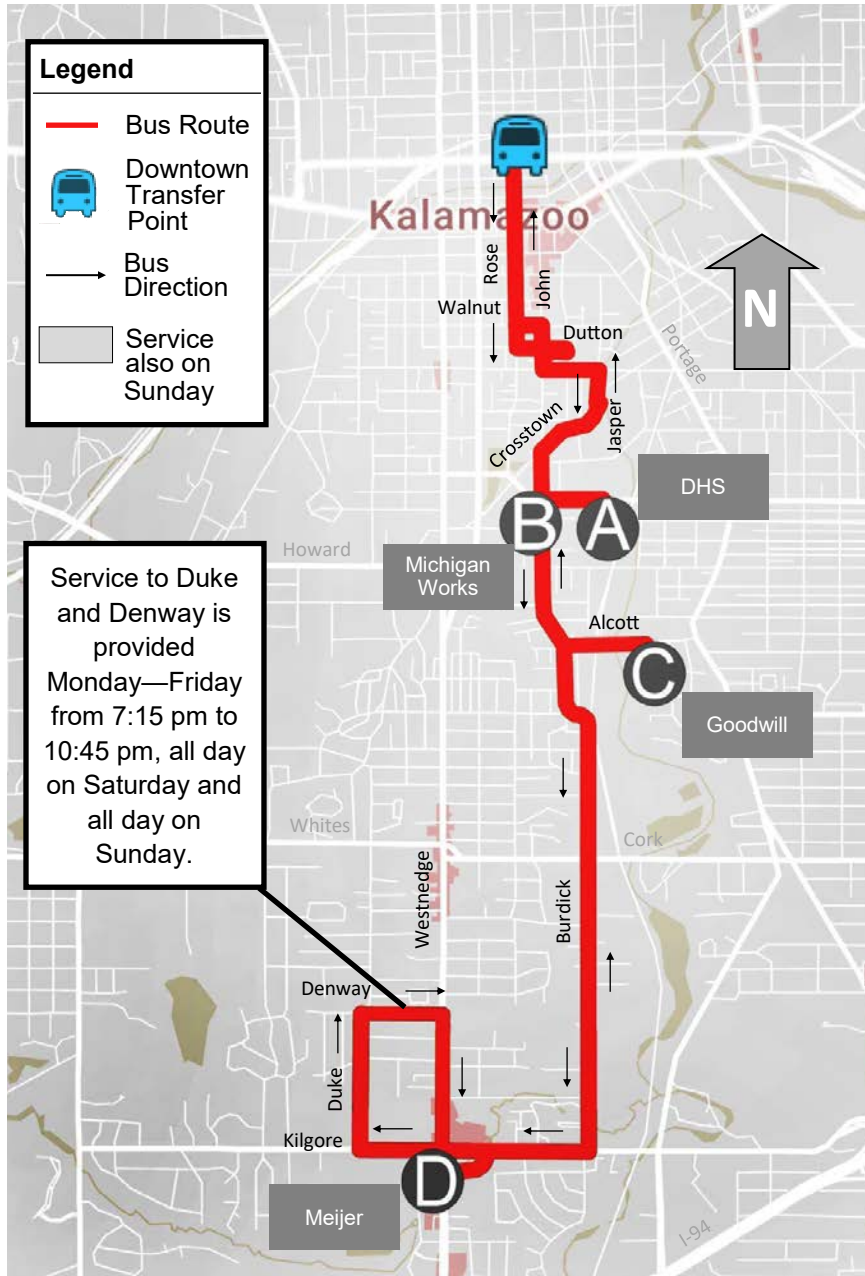

13 - South Burdick

Revised: 09/04/17

6:15		6:20		6:40
6:45		6:50	6:53*	7:10
7:15		7:20	7:23*	7:40
7:45	7:53*	7:54	7:57	8:10
8:15	8:23*	8:24	8:27	8:40
8:45	8:53*	8:54	8:57	9:10
9:15	9:23*	9:24	9:27	9:40
9:45	9:53*	9:54	9:57	10:10
10:15	10:23*	10:24	10:27	10:40
10:45	10:53*	10:54	10:57	11:10
11:15	11:23*	11:24	11:27	11:40
11:45	11:53*	11:54	11:57	12:10
12:15	12:23*	12:24	12:27	12:40
12:45	12:53*	12:54	12:57	1:10
1:15	1:23*	1:24	1:27	1:40
1:45	1:53*	1:54	1:57	2:10
2:15	2:23*	2:24	2:27	2:40
2:45	2:53*	2:54	2:57	3:10
3:15	3:23*	3:24	3:27	3:40
3:45	3:53*	3:54	3:57	4:10
4:15	4:23*	4:24	4:27	4:40
4:45	4:53*	4:54	4:57	5:10
5:15		5:20	5:27	5:40
5:45		5:50	5:53*	6:10
6:15		6:20	6:23*	6:40
7:15		7:20	7:23*	7:40
8:15		8:20		8:40
9:15		9:20		9:40
10:15*		10:20*		10:40*

6:45*	6:47		7:08
7:15*	7:17		7:38
7:45	7:47	7:50*	8:08
8:15	8:17	8:20*	8:38
8:45	8:47	8:50*	9:08
9:15	9:17	9:20*	9:38
9:45	9:47	9:50*	10:08
10:15	10:17	10:20*	10:38
10:45	10:47	10:50*	11:08
11:15	11:17	11:20*	11:38
11:45	11:47	11:50*	12:08
12:15	12:17	12:20*	12:38
12:45	12:47	12:50*	1:08
1:15	1:17	1:20*	1:38
1:45	1:47	1:50*	2:08
2:15	2:17	2:20*	2:38
2:45	2:47	2:50*	3:08
3:15	3:17	3:20*	3:38
3:45	3:47	3:50*	4:08
4:15	4:17	4:20*	4:38
4:45	4:47	4:50*	5:08
5:15	5:17	5:20*	5:38
5:45	5:47		6:08
6:15*	6:17		6:38
6:45*	6:47		7:08
7:45*	7:47		8:08
8:45*	8:47		9:08
9:45*	9:47		10:08
10:45*	10:47*		11:08*

*Monday - Friday only.

The 10:15 p.m. trip is provided Monday through Friday only.

Visit www.kmetro.com for more information.