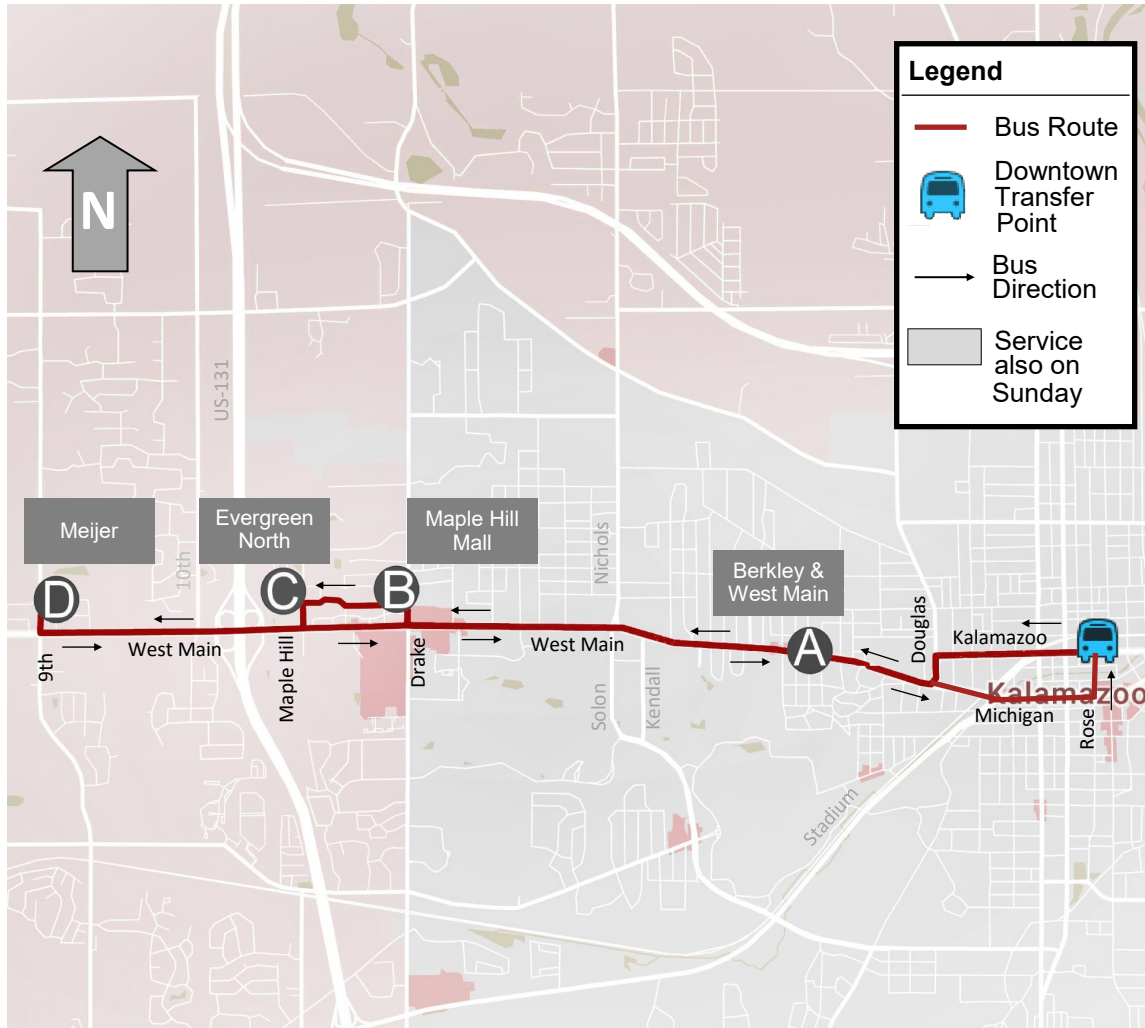

14 - West Main

Revised: 09/04/17

*Monday through Friday only.

Visit www.kmetro.com for more information.

Outbound				Inbound		
Leaves Rose Bay 3	A West Main & Berkley	B Maple Hill Mall	C Evergreen North	D Meijer	B Maple Hill Mall	Arrives Rose Bay 3
6:15	6:18	6:30		6:37	6:50	7:08
6:45	6:48	7:00		7:07	7:20	7:38
7:15	7:18	7:30		7:37	7:50	8:08
7:45	7:48	8:00		8:07	8:20	8:38
8:15	8:18	8:30		8:37	8:50	9:08
8:45	8:48	9:00		9:07	9:20	9:38
9:15	9:18	9:30		9:37	9:50	10:08
9:45	9:48	10:00	10:03	10:07	10:20	10:38
10:15	10:18	10:30	10:33	10:37	10:50	11:08
10:45	10:48	11:00	11:03	11:07	11:20	11:38
11:15	11:18	11:30	11:33	11:37	11:50	12:08
11:45	11:48	12:00	12:03	12:07	12:20	12:38
12:15	12:18	12:30	12:33	12:37	12:50	1:08
12:45	12:48	1:00	1:03	1:07	1:20	1:38
1:15	1:18	1:30	1:33	1:37	1:50	2:08
1:45	1:48	2:00	2:03	2:07	2:20	2:38
2:15	2:18	2:30	2:33	2:37	2:50	3:08
2:45	2:48	3:00	3:03	3:07	3:20	3:38
3:15	3:18	3:30		3:37	3:50	4:08
3:45	3:48	4:00		4:07	4:20	4:38
4:15	4:18	4:30		4:37	4:50	5:08
4:45	4:48	5:00		5:07	5:20	5:38
5:15	5:18	5:30		5:37	5:50	6:08
5:45	5:48	6:00		6:07	6:20	6:38
6:15	6:18	6:30		6:37	6:50	7:08
7:15	7:18	7:30		7:37	7:50	8:08
8:15	8:18	8:30		8:37	8:50	9:08
9:15	9:18	9:30		9:37	9:50	10:08
10:15*	10:18*	10:30*		10:37*	10:50*	11:08*
11:15*	11:18*	11:30*		11:37*	11:50*	12:08*