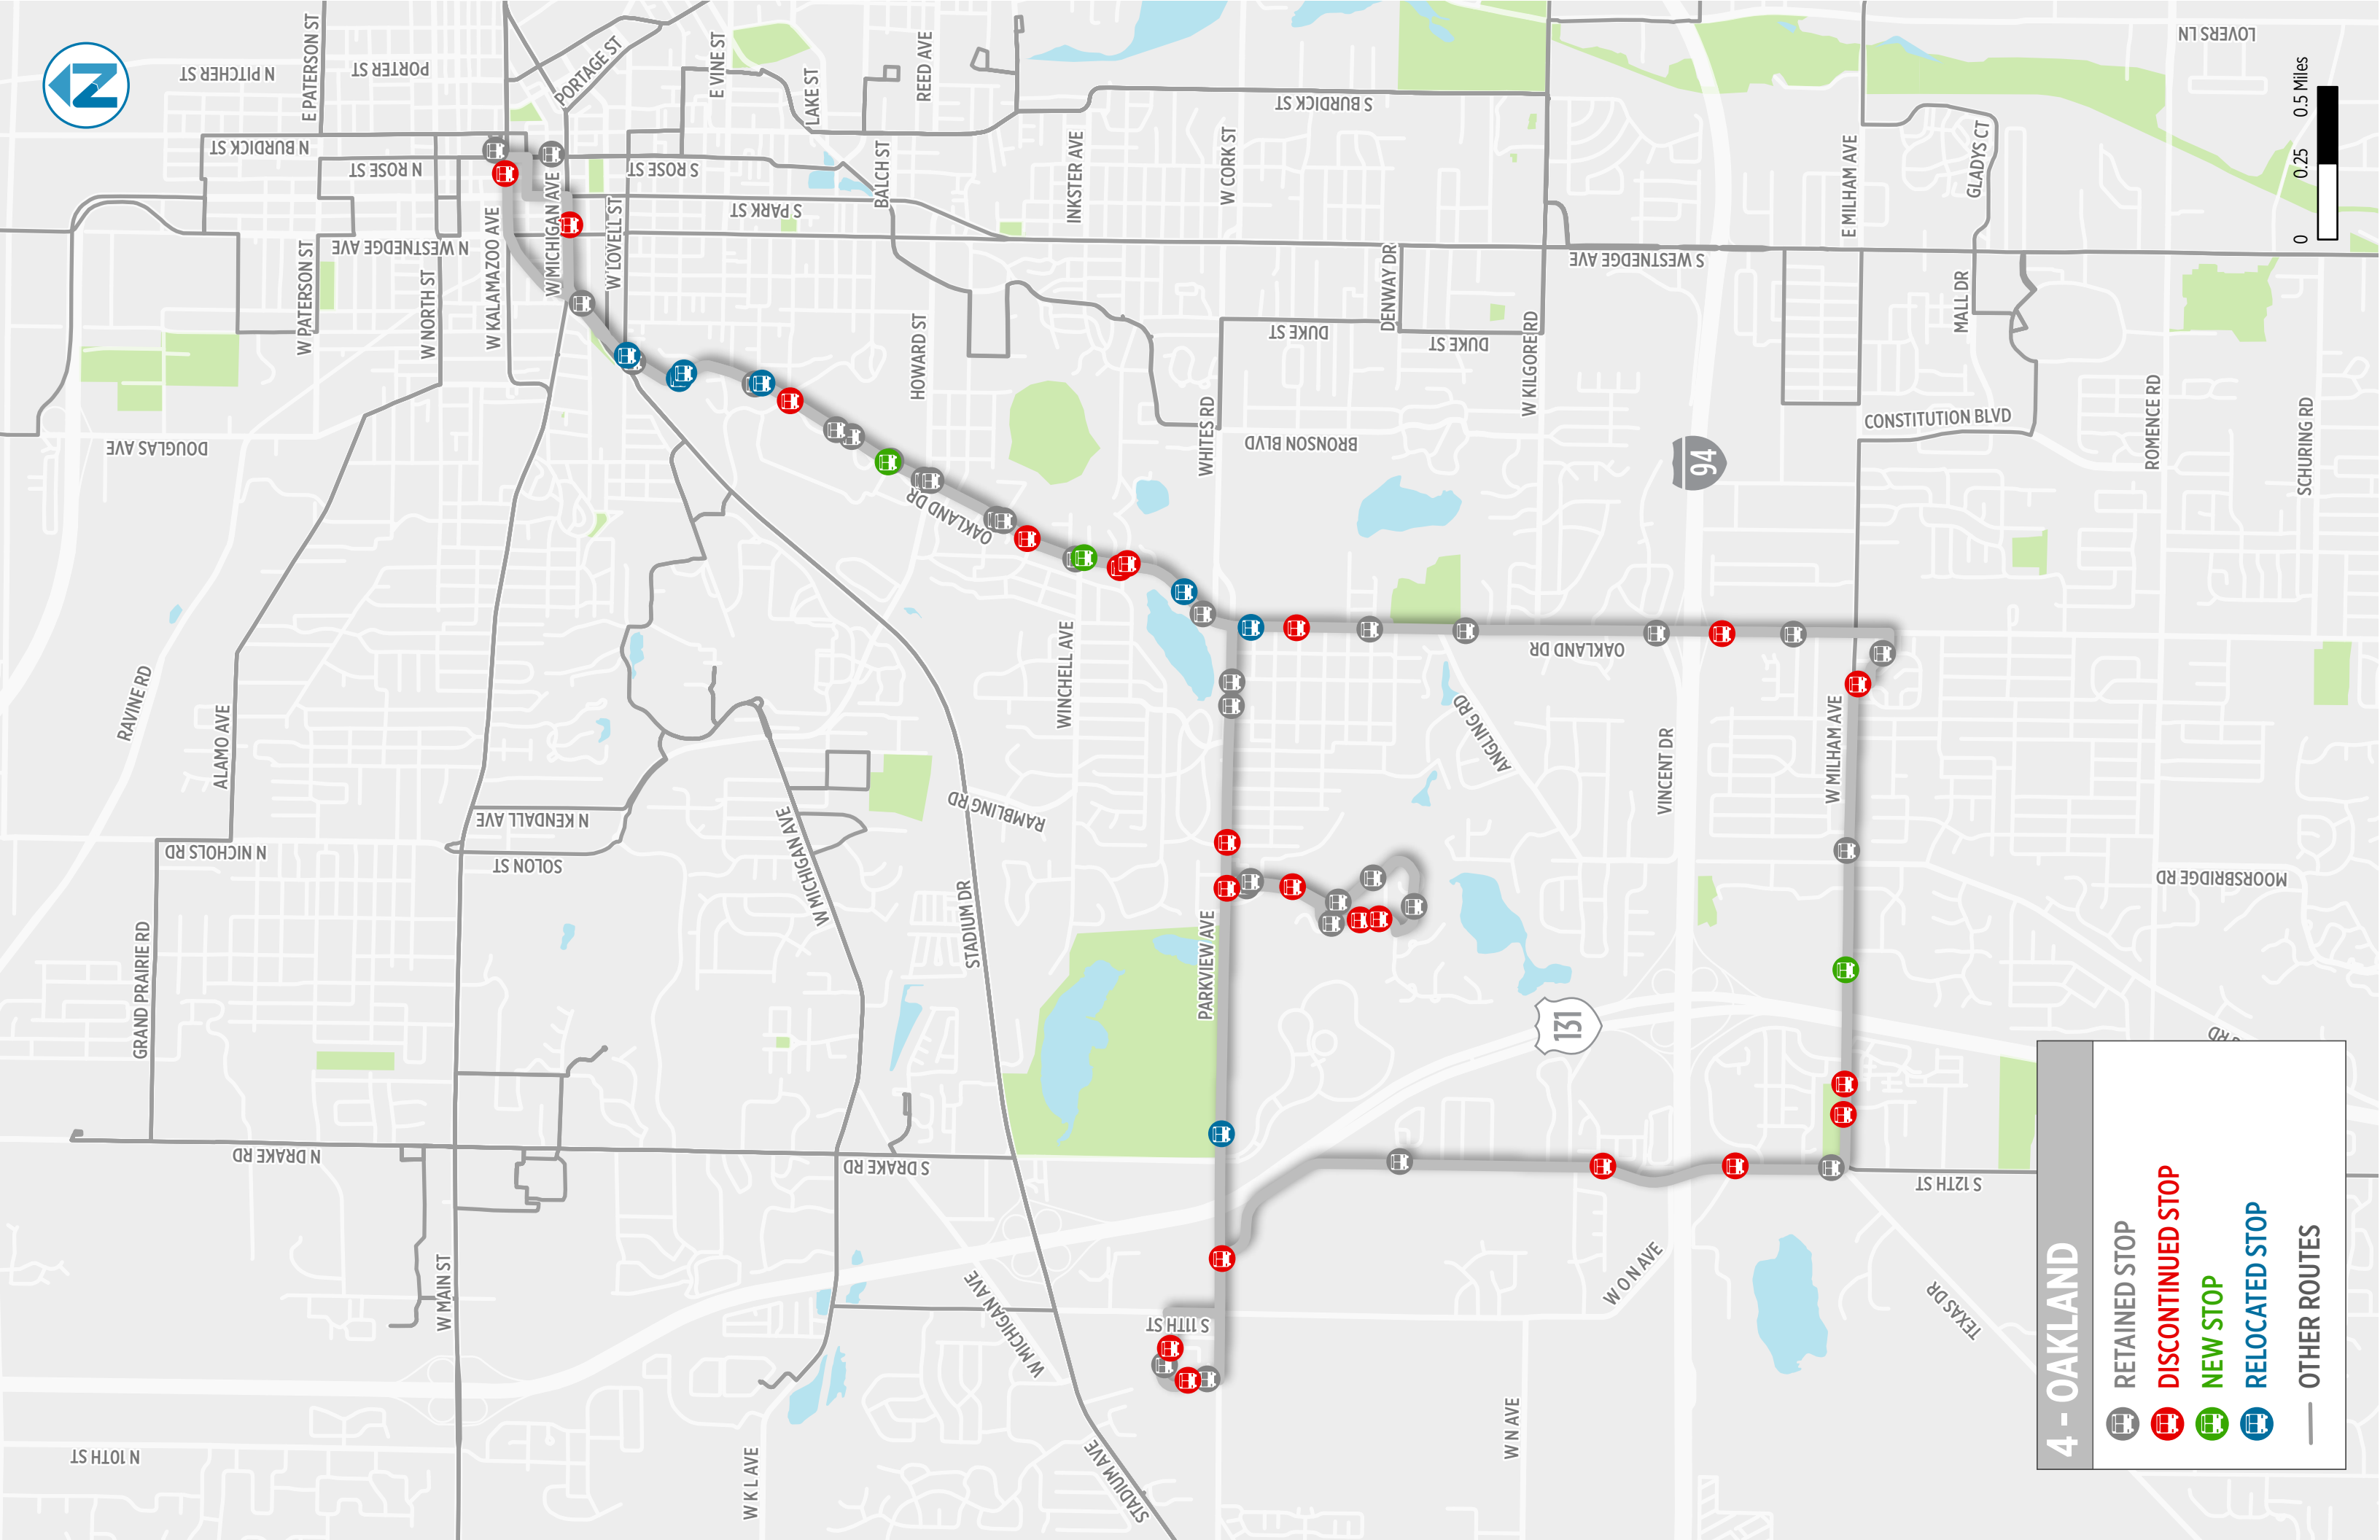

0 0.25 0.5 Miles

4 - OAKLAND

- RETAINED STOP
- DISCONTINUED STOP
- NEW STOP
- RELOCATED STOP
- OTHER ROUTES