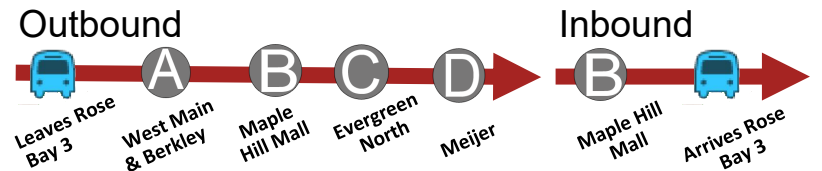

14 - West Main

Revised: 01/01/18

**Monday through Friday only.*

Visit www.kmetro.com for more information.

Outbound					Inbound	
Leaves Rose Bay 3	West Main & Berkley (A)	Maple Hill Mall (B)	Evergreen North (C)	Meijer (D)	Maple Hill Mall (B)	Arrives Rose Bay 3
6:15	6:18	6:30		6:37	6:50	7:08
6:45	6:48	7:00		7:07	7:20	7:38
7:15	7:18	7:30		7:37	7:50	8:08
7:45	7:48	8:00		8:07	8:20	8:38
8:15	8:18	8:30		8:37	8:50	9:08
8:45	8:48	9:00		9:07	9:20	9:38
9:15	9:18	9:30		9:37	9:50	10:08
9:45	9:48	10:00	10:03	10:07	10:20	10:38
10:15	10:18	10:30	10:33	10:37	10:50	11:08
10:45	10:48	11:00	11:03	11:07	11:20	11:38
11:15	11:18	11:30	11:33	11:37	11:50	12:08
11:45	11:48	12:00	12:03	12:07	12:20	12:38
12:15	12:18	12:30	12:33	12:37	12:50	1:08
12:45	12:48	1:00	1:03	1:07	1:20	1:38
1:15	1:18	1:30	1:33	1:37	1:50	2:08
1:45	1:48	2:00	2:03	2:07	2:20	2:38
2:15	2:18	2:30	2:33	2:37	2:50	3:08
2:45	2:48	3:00	3:03	3:07	3:20	3:38
3:15	3:18	3:30		3:37	3:50	4:08
3:45	3:48	4:00		4:07	4:20	4:38
4:15	4:18	4:30		4:37	4:50	5:08
4:45	4:48	5:00		5:07	5:20	5:38
5:15	5:18	5:30		5:37	5:50	6:08
5:45	5:48	6:00		6:07	6:20	6:38
6:15	6:18	6:30		6:37	6:50	7:08
7:15	7:18	7:30		7:37	7:50	8:08
8:15	8:18	8:30		8:37	8:50	9:08
9:15	9:18	9:30		9:37	9:50	10:08
10:15*	10:18*	10:30*		10:37*	10:50*	11:08*
11:15*	11:18*	11:30*		11:37*	11:50*	12:08*