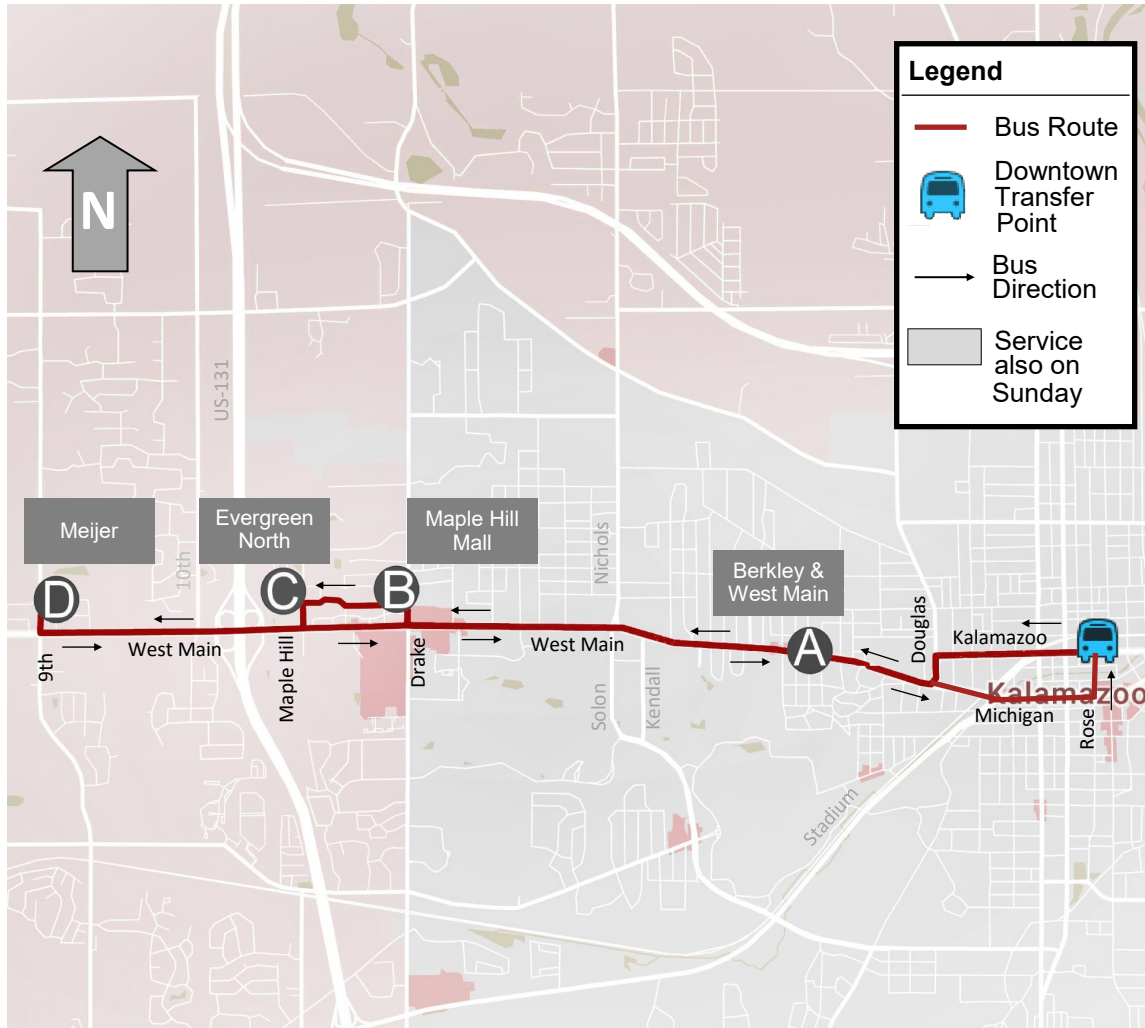

14 - West Main

Revised: 01/01/18

**Monday through Friday only.*

Visit www.kmetro.com for more information.

Outbound					Inbound	
Leaves Rose Bay 3	West Main & Berkley (A)	Maple Hill Mall (B)	Evergreen North (C)	Meijer (D)	Maple Hill Mall (B)	Arrives Rose Bay 3
6:15	6:18	6:30		6:37	6:50	7:08
6:45	6:48	7:00		7:07	7:20	7:38
7:15	7:18	7:30		7:37	7:50	8:08
7:45	7:48	8:00		8:07	8:20	8:38
8:15	8:18	8:30		8:37	8:50	9:08
8:45	8:48	9:00		9:07	9:20	9:38
9:15	9:18	9:30		9:37	9:50	10:08
9:45	9:48	10:00	10:03	10:07	10:20	10:38
10:15	10:18	10:30	10:33	10:37	10:50	11:08
10:45	10:48	11:00	11:03	11:07	11:20	11:38
11:15	11:18	11:30	11:33	11:37	11:50	12:08
11:45	11:48	12:00	12:03	12:07	12:20	12:38
12:15	12:18	12:30	12:33	12:37	12:50	1:08
12:45	12:48	1:00	1:03	1:07	1:20	1:38
1:15	1:18	1:30	1:33	1:37	1:50	2:08
1:45	1:48	2:00	2:03	2:07	2:20	2:38
2:15	2:18	2:30	2:33	2:37	2:50	3:08
2:45	2:48	3:00	3:03	3:07	3:20	3:38
3:15	3:18	3:30		3:37	3:50	4:08
3:45	3:48	4:00		4:07	4:20	4:38
4:15	4:18	4:30		4:37	4:50	5:08
4:45	4:48	5:00		5:07	5:20	5:38
5:15	5:18	5:30		5:37	5:50	6:08
5:45	5:48	6:00		6:07	6:20	6:38
6:15	6:18	6:30		6:37	6:50	7:08
7:15	7:18	7:30		7:37	7:50	8:08
8:15	8:18	8:30		8:37	8:50	9:08
9:15	9:18	9:30		9:37	9:50	10:08
10:15*	10:18*	10:30*		10:37*	10:50*	11:08*
11:15*	11:18*	11:30*		11:37*	11:50*	12:08*