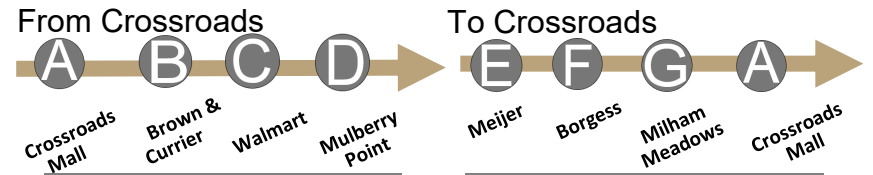

26 - West Centre

Revised: 09/06/16

Legend

- Bus Route
- Downtown Transfer Point
- Bus Direction
- Service also on Sunday

6:45	6:55	6:58	7:03
7:45	7:55	7:58	8:03
8:45	8:55	8:58	9:03
9:45	9:55	9:58	10:03
10:45	10:55	10:58	11:03
11:45	11:55	11:58	12:03
12:45	12:55	12:58	1:03
1:45	1:55	1:58	2:03
2:45	2:55	2:58	3:03
3:45	3:55	3:58	4:03
4:45	4:55	4:58	5:03
5:45	5:55	5:58	6:03
6:45	6:55	6:58	7:03
7:45	7:55	7:58	8:03
8:45	8:55	8:58	9:03
9:45*	9:55*	9:58*	10:03*

		6:33	6:42
7:07	7:18	7:33	7:42
8:07	8:18	8:33	8:42
9:07	9:18	9:33	9:42
10:07	10:18	10:33	10:42
11:07	11:18	11:33	11:42
12:07	12:18	12:33	12:42
1:07	1:18	1:33	1:42
2:07	2:18	2:33	2:42
3:07	3:18	3:33	3:42
4:07	4:18	4:33	4:42
5:07	5:18	5:33	5:42
6:07	6:18	6:33	6:42
7:07	7:18	7:33	7:42
8:07	8:18	8:33	8:42
9:07	9:18	9:33	9:42
10:07*	10:18*	10:33*	