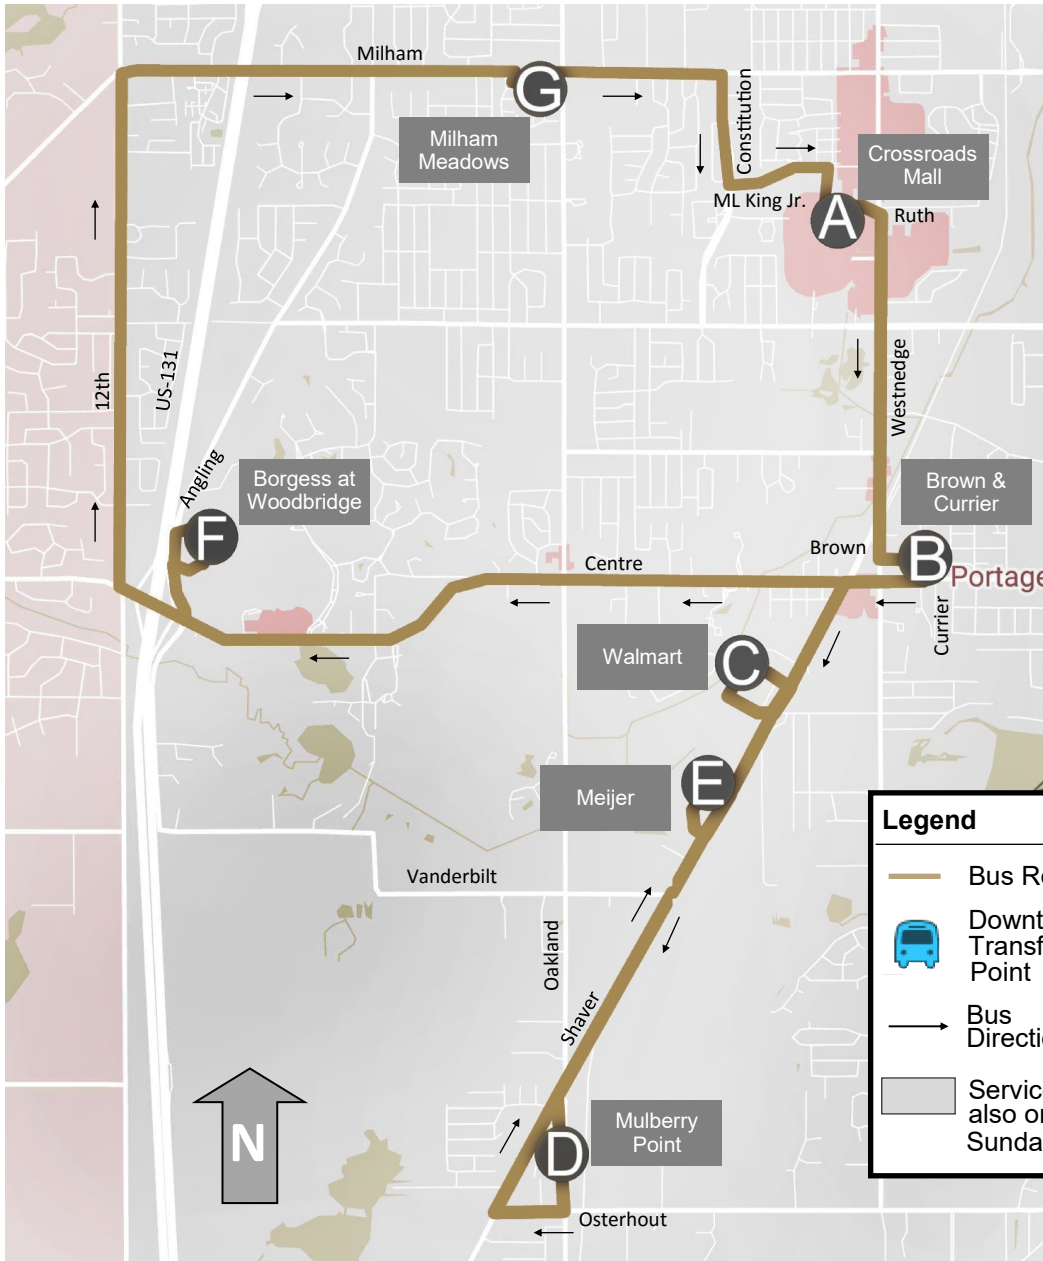

26 - West Centre

Revised: 09/06/16

Legend

- Bus Route
- Downtown Transfer Point
- Bus Direction
- Service also on Sunday

6:45	6:55	6:58	7:03
7:45	7:55	7:58	8:03
8:45	8:55	8:58	9:03
9:45	9:55	9:58	10:03
10:45	10:55	10:58	11:03
11:45	11:55	11:58	12:03
12:45	12:55	12:58	1:03
1:45	1:55	1:58	2:03
2:45	2:55	2:58	3:03
3:45	3:55	3:58	4:03
4:45	4:55	4:58	5:03
5:45	5:55	5:58	6:03
6:45	6:55	6:58	7:03
7:45	7:55	7:58	8:03
8:45	8:55	8:58	9:03
9:45*	9:55*	9:58*	10:03*

		6:33	6:42
7:07	7:18	7:33	7:42
8:07	8:18	8:33	8:42
9:07	9:18	9:33	9:42
10:07	10:18	10:33	10:42
11:07	11:18	11:33	11:42
12:07	12:18	12:33	12:42
1:07	1:18	1:33	1:42
2:07	2:18	2:33	2:42
3:07	3:18	3:33	3:42
4:07	4:18	4:33	4:42
5:07	5:18	5:33	5:42
6:07	6:18	6:33	6:42
7:07	7:18	7:33	7:42
8:07	8:18	8:33	8:42
9:07	9:18	9:33	9:42
10:07*	10:18*	10:33*	

Visit www.kmetro.com for more information.

*Monday through Friday only.