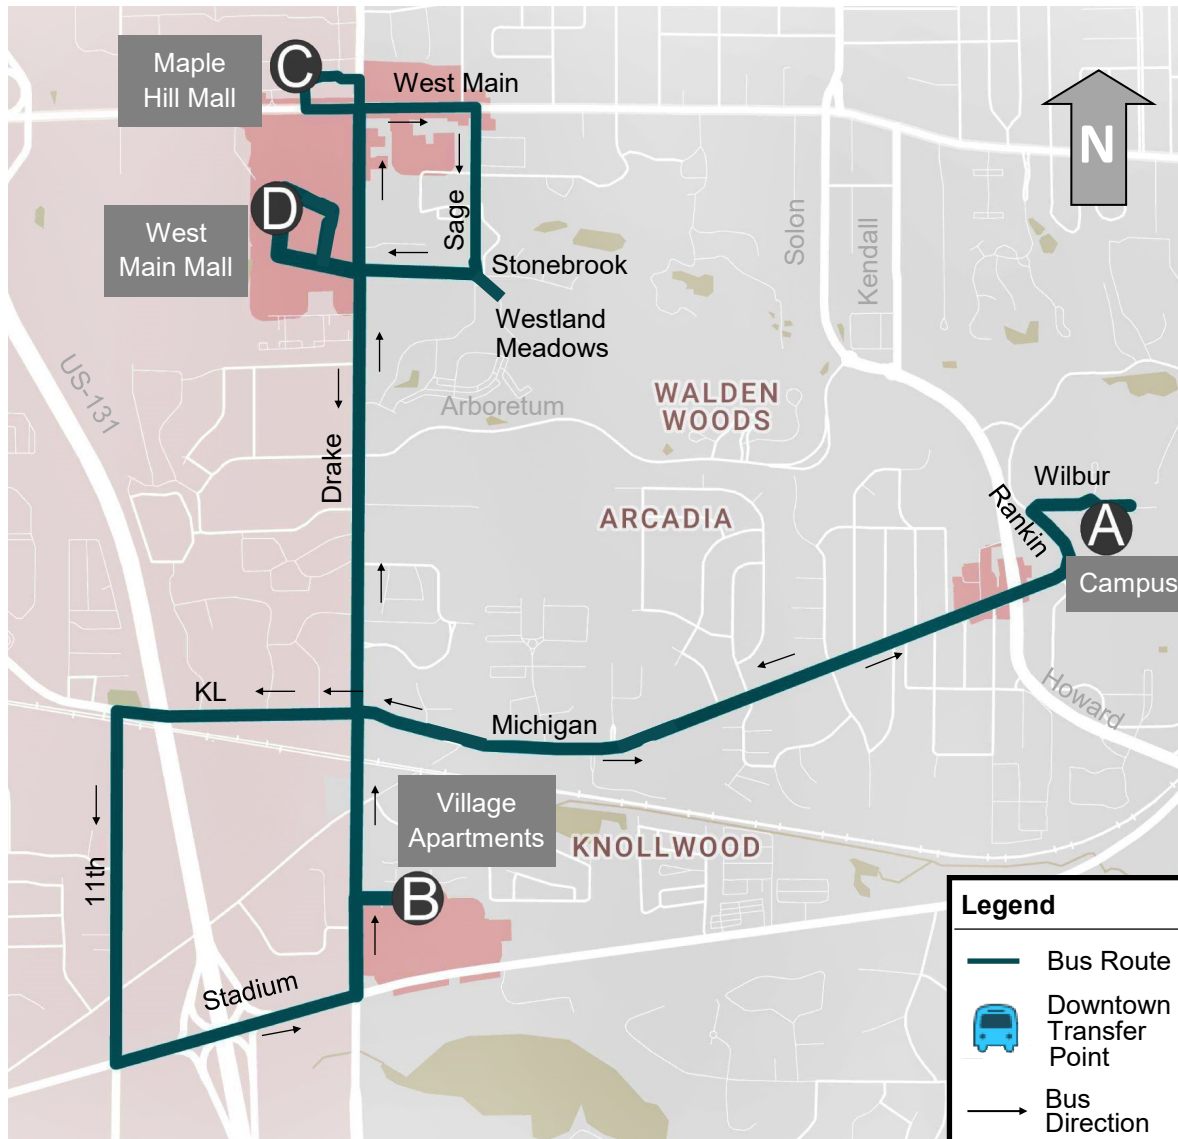

3 - West Michigan

Revised: 09/06/16

Visit www.kmetro.com for more information.

From WMU Loading Zone To WMU Loading Zone

From WMU Loading Zone		To WMU Loading Zone		
A Leaves Campus	B Village Apartments	C Maple Hill Mall	D West Main Mall	A Arrives Campus
6:00	6:15	6:30	6:35	6:55
7:00	7:15	7:30	7:35	7:55
8:00	8:15	8:30	8:35	8:55
9:00	9:15	9:30	9:35	9:55
10:00	10:15	10:30**	10:35	10:55
11:00	11:15	11:30**	11:35	11:55
12:00	12:15	12:30**	12:35	12:55
1:00	1:15	1:30**	1:35	1:55
2:00	2:15	2:30**	2:35	2:55
3:00	3:15	3:30	3:35	3:55
4:00	4:15	4:30	4:35	4:55
5:00	5:15	5:30	5:35	5:55
6:00	6:15	6:30	6:35	6:55
7:00	7:15	7:30	7:35	7:55
8:00	8:15	8:30	8:35	8:55
9:00	9:15	9:30	9:35	9:55
10:00*	10:15*	10:30*	10:35*	10:55*
11:00*	11:15*	11:30*	11:35*	11:55*

*Monday through Friday only.

**Bus services Westland Meadows.