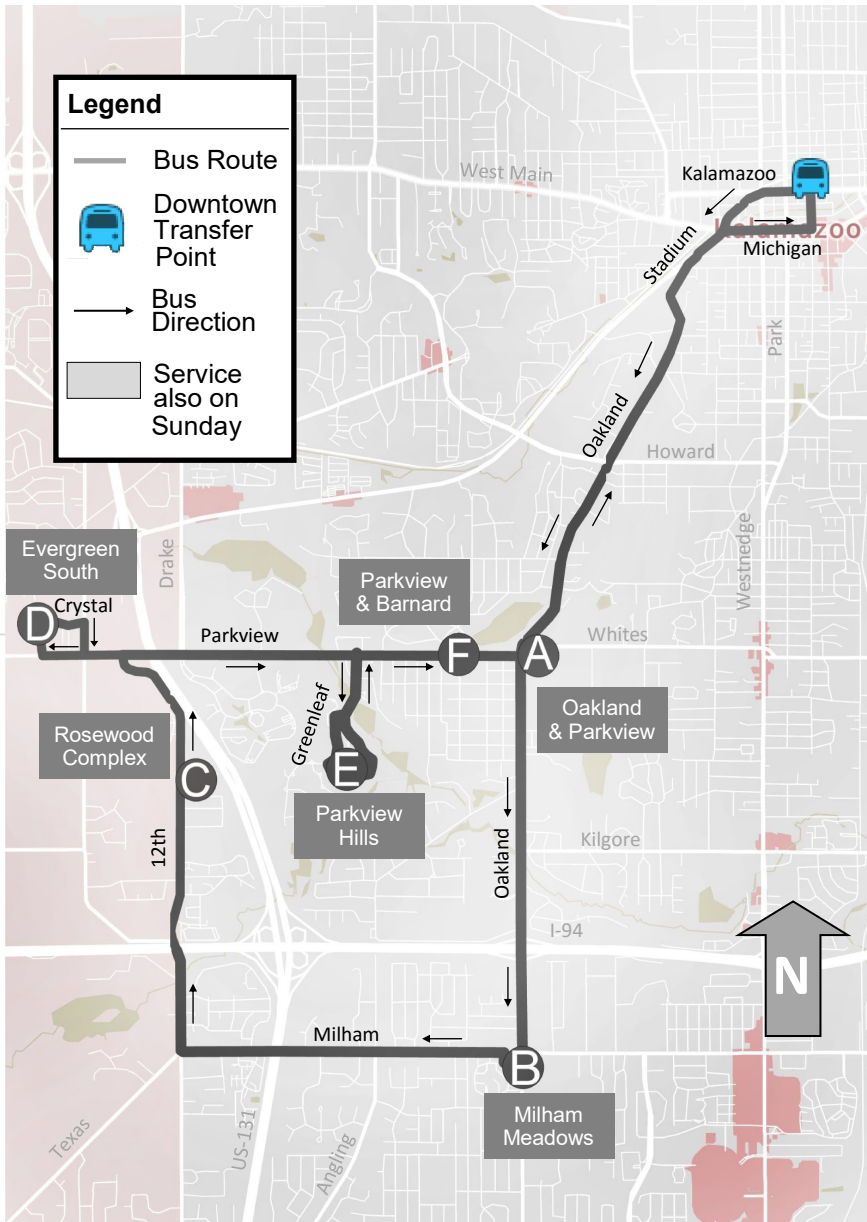

4 - Oakland

Revised: 01/01/11

Outbound

6:15	6:22	6:33
7:15	7:22	7:33
8:15	8:22	8:33
9:15	9:22	9:33
10:15	10:22	10:33
11:15	11:22	11:33
12:15	12:22	12:33
1:15	1:22	1:33
2:15	2:22	2:33
3:15	3:22	3:33
4:15	4:22	4:33
5:15	5:22	5:33
6:15	6:22	6:33
7:15	7:22	7:33
8:15	8:22	8:33
9:15	9:22	9:33
10:15*	10:22*	10:33*

6:38	6:42	6:47	6:52	7:08
7:38	7:42	7:47	7:52	8:08
8:38	8:42	8:47	8:52	9:08
9:38	9:42	9:47	9:52	10:08
10:38	10:42	10:47	10:52	11:08
11:38	11:42	11:47	11:52	12:08
12:38	12:42	12:47	12:52	1:08
1:38	1:42	1:47	1:52	2:08
2:38	2:42	2:47	2:52	3:08
3:38	3:42	3:47	3:52	4:08
4:38	4:42	4:47	4:52	5:08
5:38	5:42	5:47	5:52	6:08
6:38	6:42	6:47	6:52	7:08
7:38	7:42	7:47	7:52	8:08
8:38	8:42	8:47	8:52	9:08
9:38	9:42	9:47	9:52	10:08
10:38*	10:42*	10:47*	10:52*	11:08*

Visit www.kmetro.com for more information.

*Monday through Friday only.