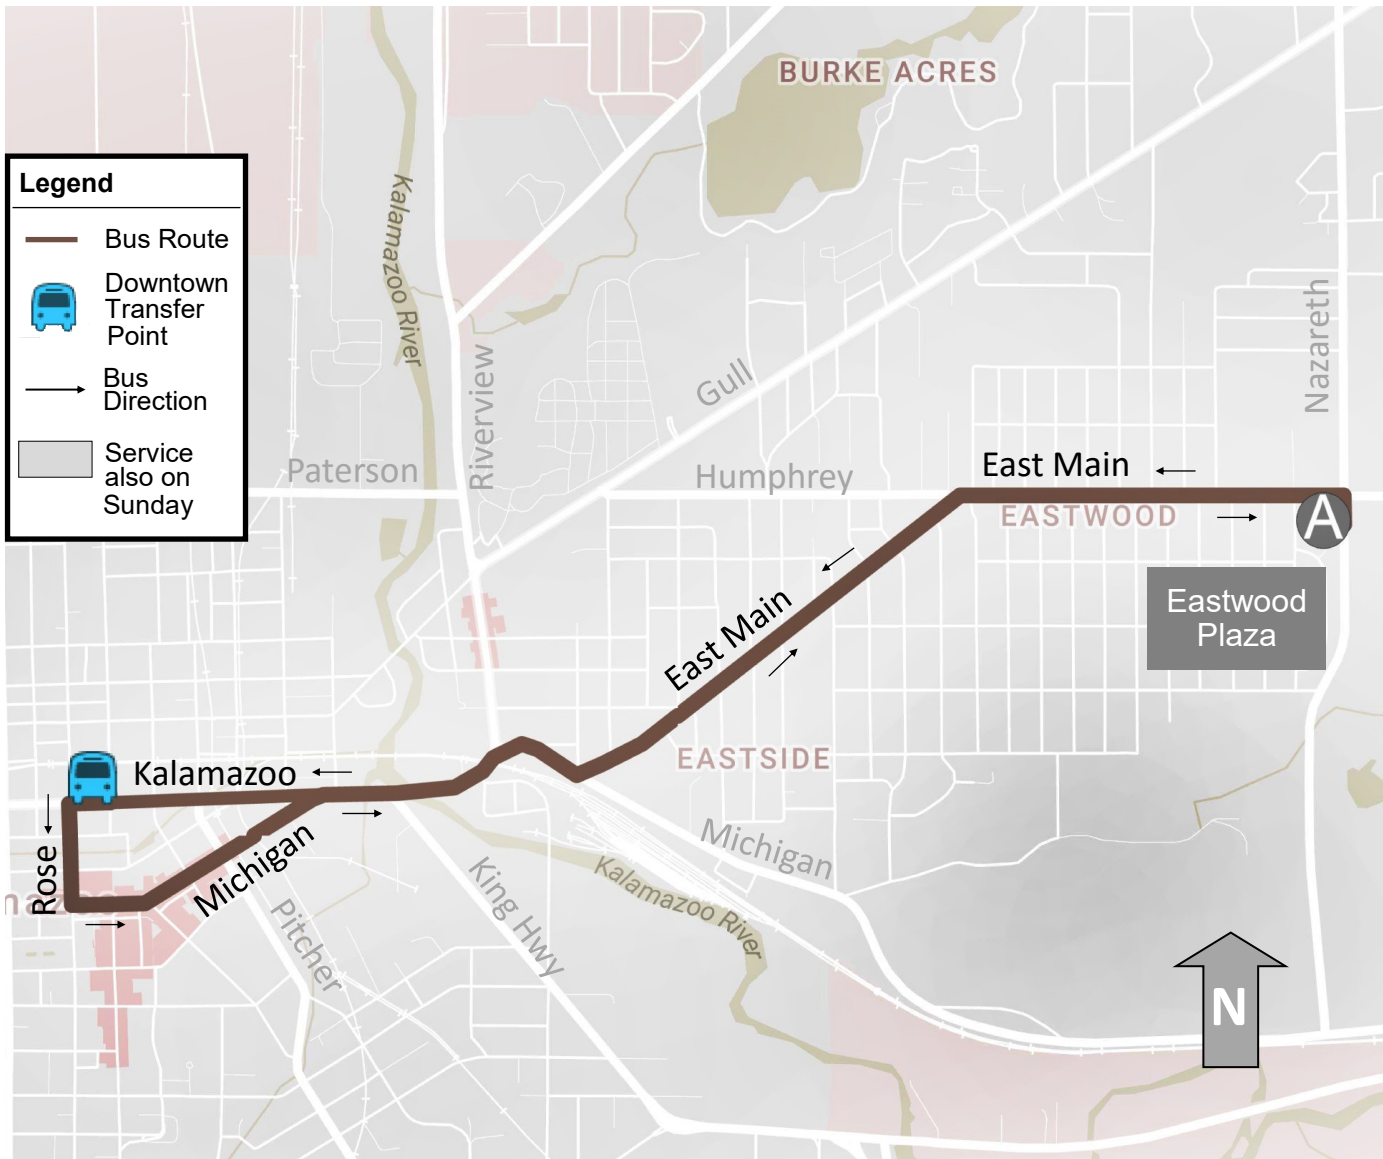

5 - East Main

Revised: 01/01/18

**Monday through Friday only.*

Visit www.kmetro.com for more information.

Outbound

Inbound

Leaves Burdick Bay 13	Eastwood Plaza	Arrives Burdick Bay 13
6:15	6:25	6:38
6:45	6:55	7:08
7:15	7:25	7:38
7:45	7:55	8:08
8:15	8:25	8:38
8:45	8:55	9:08
9:15	9:25	9:38
9:45	9:55	10:08
10:15	10:25	10:38
10:45	10:55	11:08
11:15	11:25	11:38
11:45	11:55	12:08
12:15	12:25	12:38
12:45	12:55	1:08
1:15	1:25	1:38
1:45	1:55	2:08
2:15	2:25	2:38
2:45	2:55	3:08
3:15	3:25	3:38
3:45	3:55	4:08
4:15	4:25	4:38
4:45	4:55	5:08
5:15	5:25	5:38
5:45	5:55	6:08
6:15	6:25	6:38
6:45	6:55	7:08
7:15	7:25	7:38
7:45	7:55	8:08
8:15	8:25	8:38
8:45	8:55	9:08
9:15	9:25	9:38
9:45	9:55	10:08
10:15*	10:25*	10:38*
11:15*	11:25*	11:38*