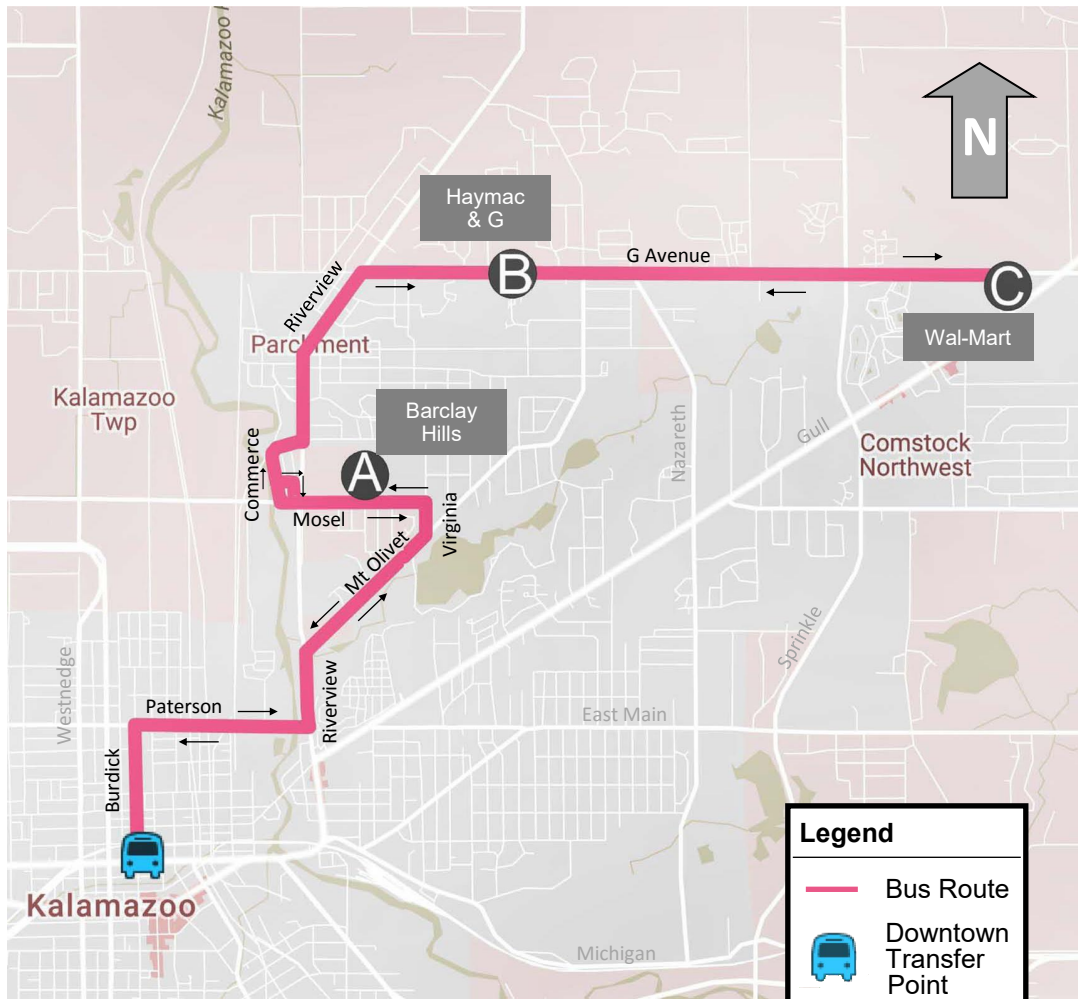

6 - Parchment

Revised: 01/01/18

Visit www.kmetro.com for more information.

Outbound

Leaves Rose Bay 14   Barclay Hills   Haymac & G   Arrives Wal-Mart

6:15	6:20	6:30	6:40
7:15	7:20	7:30	7:40
8:15	8:20	8:30	8:40
9:15	9:20	9:30	9:40
10:15	10:20	10:30	10:40
11:15	11:20	11:30	11:40
12:15	12:20	12:30	12:40
1:15	1:20	1:30	1:40
2:15	2:20	2:30	2:40
3:15	3:20	3:30	3:40
4:15	4:20	4:30	4:40
5:15	5:20	5:30	5:40
6:15	6:20	6:30	6:40
7:15*	7:20*	7:30*	7:40*
8:15*	8:20*	8:30*	8:40*
9:15*	9:20*	9:30*	9:40*
10:15*	10:20*	10:30*	10:40*

Inbound

Departs Wal-Mart   Haymac & G   Barclay Hills   Arrives Rose Bay 14

6:45	6:50	6:55	7:08
7:45	7:50	7:55	8:08
8:45	8:50	8:55	9:08
9:45	9:50	9:55	10:08
10:45	10:50	10:55	11:08
11:45	11:50	11:55	12:08
12:45	12:50	12:55	1:08
1:45	1:50	1:55	2:08
2:45	2:50	2:55	3:08
3:45	3:50	3:55	4:08
4:45	4:50	4:55	5:08
5:45	5:50	5:55	6:08
6:45	6:50	6:55	7:08
7:45*	7:50*	7:55*	8:08*
8:45*	8:50*	8:55*	9:08*
9:45*	9:50*	9:55*	10:08*
10:45*	10:50*	10:55*	11:08*

*Monday through Friday only.