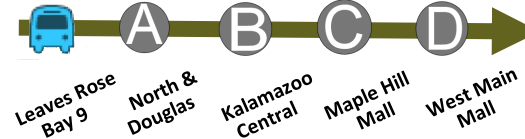

7 - Alamo

Revised: 08/27/18

**Monday through Friday only.*

***Service into Westland Meadows Apartments.*

Visit www.kmetro.com for more information.

Outbound

Leaves Rose Bay 9	North & Douglas (A)	Kalamazoo Central (B)	Maple Hill Mall (C)	West Main Mall (D)
6:15	6:18	6:30	6:35	6:40
6:45*	6:48*	7:00*	7:05*	7:10*
7:15	7:18	7:30	7:35	7:40
7:45*	7:48*	8:00*	8:05*	8:10*
8:15	8:18	8:30	8:35	8:40
8:45*	8:48*	9:00*	9:05*	9:10*
9:15	9:18	9:30	9:35	9:40**
9:45*	9:48*	10:00*	10:05*	10:10*
10:15	10:18	10:30	10:35	10:40**
10:45*	10:48*	11:00*	11:05*	11:10*
11:15	11:18	11:30	11:35	11:40**
11:45*	11:48*	12:00*	12:05*	12:10*
12:15	12:18	12:30	12:35	12:40**
12:45*	12:48*	1:00*	1:05*	1:10*
1:15	1:18	1:30	1:35	1:40**
1:45*	1:48*	2:00*	2:05*	2:10*
2:15	2:18	2:30	2:35	2:40**
2:45*	2:48*	3:00*	3:05*	3:10*
3:15	3:18	3:30	3:35	3:40
3:45*	3:48*	4:00*	4:05*	4:10*
4:15	4:18	4:30	4:35	4:40
4:45*	4:48*	5:00*	5:05*	5:10*
5:15	5:18	5:30	5:35	5:40
5:45*	5:48*	6:00*	6:05*	6:10*
6:15	6:18	6:30	6:35	6:40
7:15	7:18	7:30	7:35	7:40
8:15	8:18	8:30	8:35	8:40
9:15	9:18	9:30	9:35	9:40
10:15*	10:18*	10:30*	10:35*	10:40*
11:15*	11:18*	11:30*	11:35*	11:40*

Inbound

Kalamazoo Central (B)	Fox Ridge (E)	Arrives Rose Bay 9
6:50	6:55	7:08
7:20*	7:25*	7:38*
7:50	7:55	8:08
8:20*	8:25*	8:38*
8:50	8:55	9:08
9:20*	9:25*	9:38*
	9:55	10:08
10:20*	10:25*	10:38*
	10:55	11:08
11:20*	11:25*	11:38*
	11:55	12:08
12:20*	12:25*	12:38*
	12:55	1:08
1:20*	1:25*	1:38*
	1:55	2:08
2:20*	2:25*	2:38*
	2:55	3:08
3:20*	3:25*	3:38*
3:50	3:55	4:08
4:20*	4:25*	4:38*
4:50	4:55	5:08
5:20*	5:25*	5:38*
5:50	5:55	6:08
6:20*	6:25*	6:38*
6:50	6:55	7:08
7:50	7:55	8:08
8:50	8:55	9:08
9:50	9:55	10:08
10:50*	10:55*	11:08*
11:50*	11:55*	12:08*