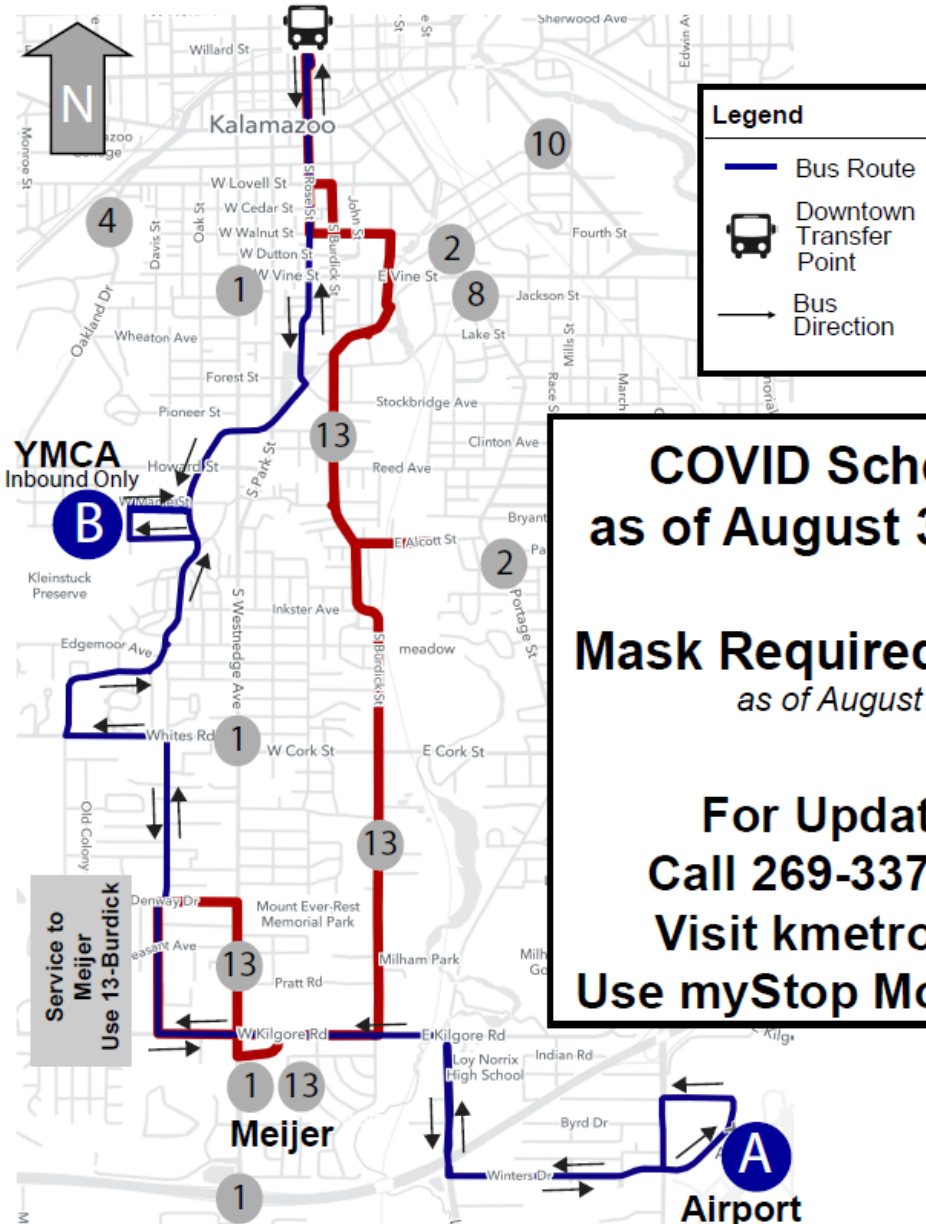

# 12 - Duke

Revised: 08/30/2021

**COVID Schedule  
as of August 30, 2021**

**Mask Required to Ride  
as of August 30**

**For Updates:  
Call 269-337-8222  
Visit [kmetro.com](http://kmetro.com)  
Use myStop Mobile app**

6:15a	6:40a	6:41a	6:55a	7:10a
7:15a	7:40a	7:41a	7:55a	8:10a
8:15a	8:40a	8:41a	8:55a	9:10a

2:15p	2:40p	2:41p	2:55p	3:10p
3:15p	3:40p	3:41p	3:55p	4:10p
4:15p	4:40p	4:41p	4:55p	5:10p
5:15p	5:40p	5:41p	5:55p	6:10p
6:15p	6:40p	6:41p	6:55p	7:10p

**No Service on  
Saturday or Sunday.**

Service to Duke and Denway  
is available on  
Route #13-South Burdick Route  
Monday - Saturday.

*Kilgore Road and Duke Street Service  
to Meijer - Use Route 13*