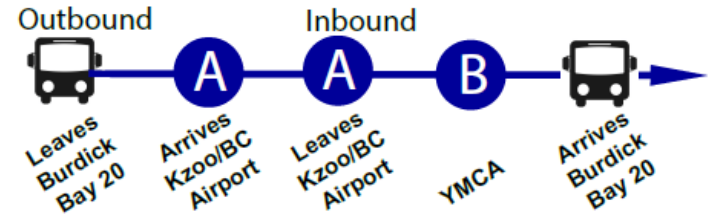

# 12 - Duke

Revised: 08/30/2021

**COVID Schedule  
as of August 30, 2021**

**Mask Required to Ride  
as of August 30**

**For Updates:  
Call 269-337-8222  
Visit [kmetro.com](http://kmetro.com)  
Use myStop Mobile app**

**No Service on  
Saturday or Sunday.**

Service to Duke and Denway  
is available on  
Route #13-South Burdick Route  
Monday - Saturday.

*Kilgore Road and Duke Street Service  
to Meijer - Use Route 13*