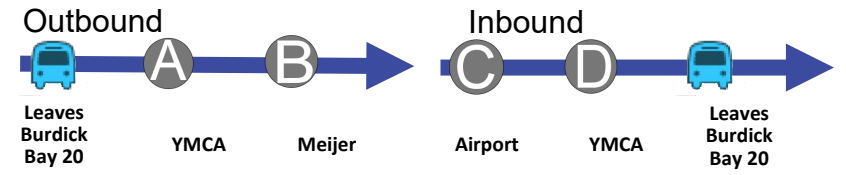

# 12 - Duke

Revised: 09/06/16

6:15	6:20	6:30
7:15	7:20	7:30
8:15	8:20	8:30

6:40	6:55	7:10
7:40	7:55	8:10
8:40	8:55	9:10

2:15	2:20	2:30
3:15	3:20	3:30
4:15	4:20	4:30
5:15	5:20	5:30
6:15	6:20	6:30

2:40	2:55	3:10
3:40	3:55	4:10
4:40	4:55	5:10
5:40	5:55	6:10
6:40	6:55	7:10

Visit [www.kmetro.com](http://www.kmetro.com) for more information.

**No service on Saturday or Sunday.**

Service to Duke and Denway is available on Route #13—South Burdick on Saturdays.