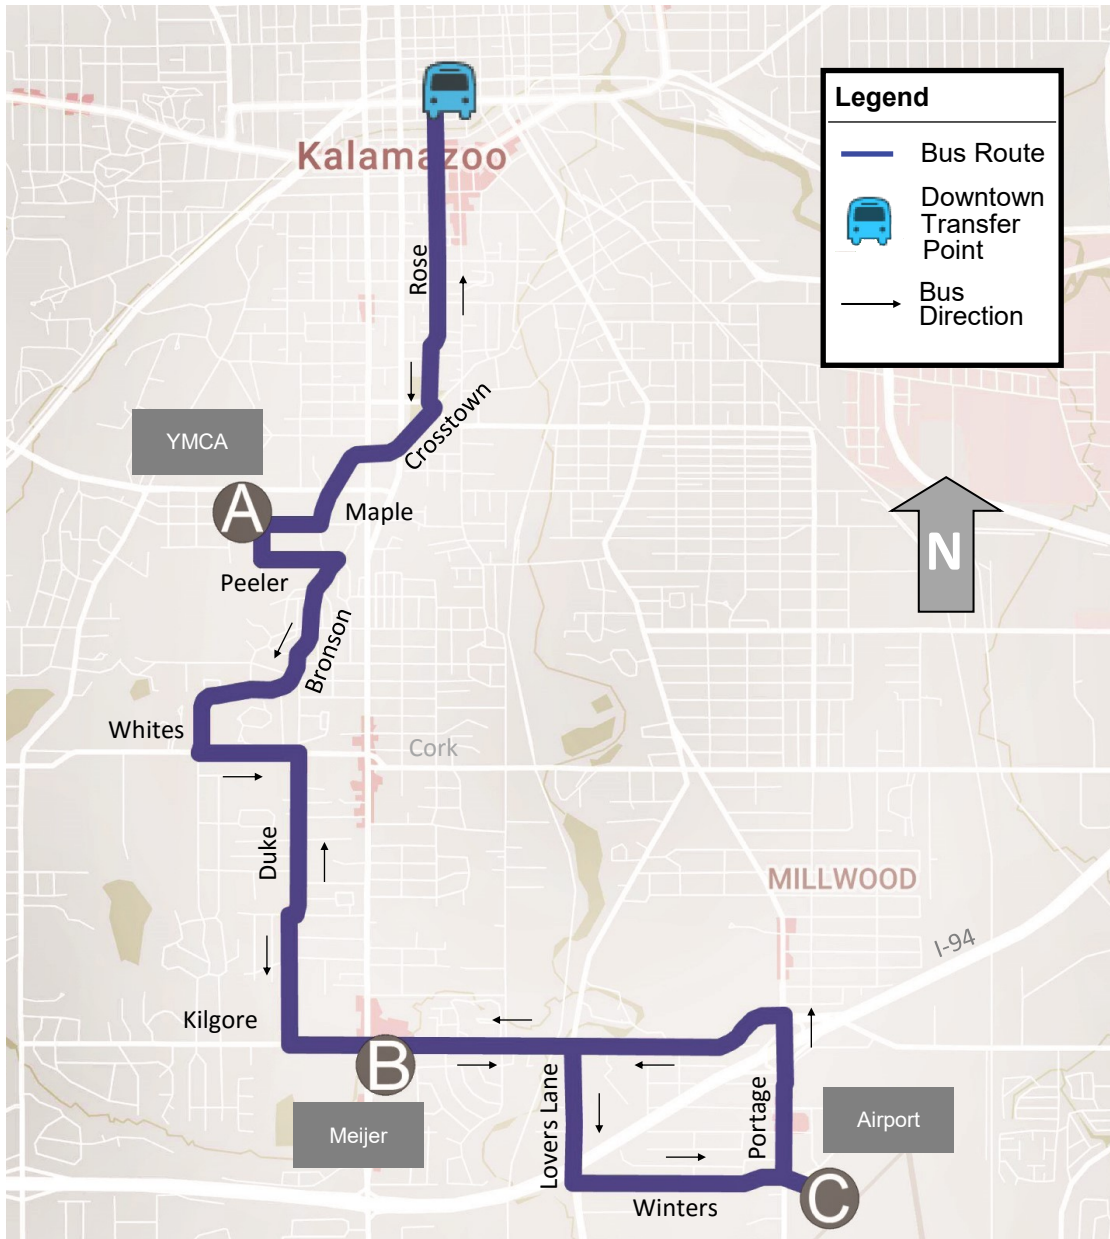

# 12 - Duke

Revised: 09/06/16

6:15	6:20	6:30
7:15	7:20	7:30
8:15	8:20	8:30

6:40	6:55	7:10
7:40	7:55	8:10
8:40	8:55	9:10

2:15	2:20	2:30
3:15	3:20	3:30
4:15	4:20	4:30
5:15	5:20	5:30
6:15	6:20	6:30

2:40	2:55	3:10
3:40	3:55	4:10
4:40	4:55	5:10
5:40	5:55	6:10
6:40	6:55	7:10

Visit [www.kmetro.com](http://www.kmetro.com) for more information.

**No service on Saturday or Sunday.**

Service to Duke and Denway is available on Route #13—South Burdick on Saturdays.