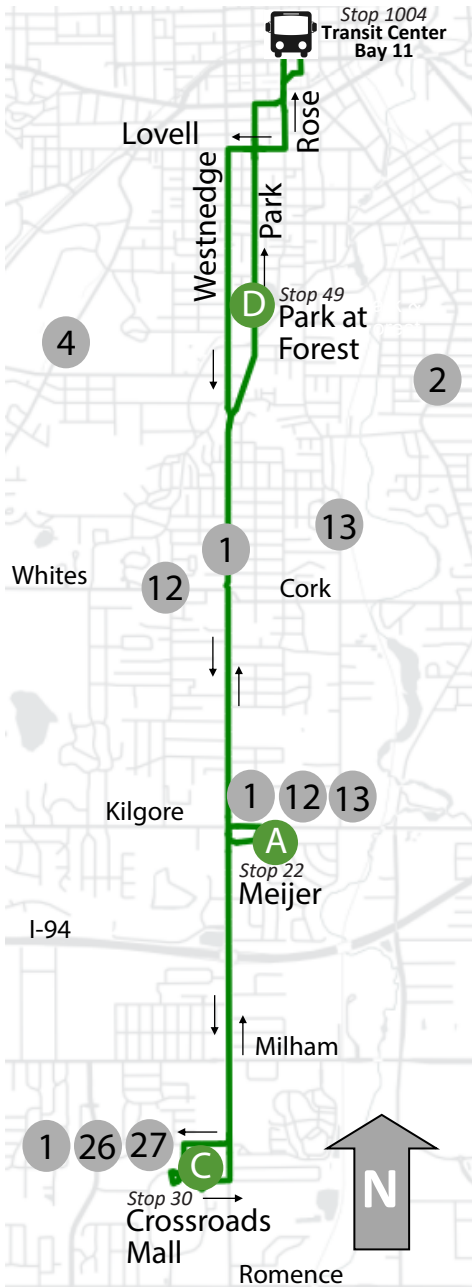

# 1 - Westnedge

Revised: 8/29/2022

Monday - Friday

	Outbound		Inbound			
	Stop 1004 Transit Center Bay 11	Stop 22 Meijer	Stop 30 Crossroads Mall	Stop 22 Meijer	Stop 49 Park at Forest	Stop 1004 Transit Center Bay 11
	5:45a	6:00a	6:15a	6:22a	6:27a	6:38a
	6:15a	6:30a	6:45a	6:52a	6:57a	7:08a
	6:45a	7:00a	7:15a	7:22a	7:27a	7:38a
	7:15a	7:30a	7:45a	7:52a	7:57a	8:08a
	7:45a	8:00a	8:15a	8:22a	8:27a	8:38a
	8:15a	8:30a	8:45a	8:52a	8:57a	9:08a
	8:45a	9:00a	9:15a	9:22a	9:27a	9:38a
	9:15a	9:30a	9:45a	9:52a	9:57a	10:08a
	9:45a	10:00a	10:15a	10:22a	10:27a	10:38a
	10:15a	10:30a	10:45a	10:52a	10:57a	11:08a
	10:45a	11:00a	11:15a	11:22a	11:27a	11:38a
	11:15a	11:30a	11:45a	11:52a	11:57a	12:08p
	11:45a	12:00p	12:15p	12:22p	12:27p	12:38p
	12:15p	12:30p	12:45p	12:52p	12:57p	1:08p
	12:45p	1:00p	1:15p	1:22p	1:27p	1:38p
	1:15p	1:30p	1:45p	1:52p	1:57p	2:08p
	1:45p	2:00p	2:15p	2:22p	2:27p	2:38p
	2:15p	2:30p	2:45p	2:52p	2:57p	3:08p
	2:45p	3:00p	3:15p	3:22p	3:27p	3:38p
	3:15p	3:30p	3:45p	3:52p	3:57p	4:08p
	3:45p	4:00p	4:15p	4:22p	4:27p	4:38p
	4:15p	4:30p	4:45p	4:52p	4:57p	5:08p
	4:45p	5:00p	5:15p	5:22p	5:27p	5:38p
	5:15p	5:30p	5:45p	5:52p	5:57p	6:08p
	6:15p	6:30p	6:45p	6:52p	6:57p	7:08p
	7:15p	7:30p	7:45p	7:52p	7:57p	8:08p
	8:15p	8:30p	8:45p	8:52p	8:57p	9:08p
	9:15p	9:30p	9:45p	9:52p	9:57p	10:08p