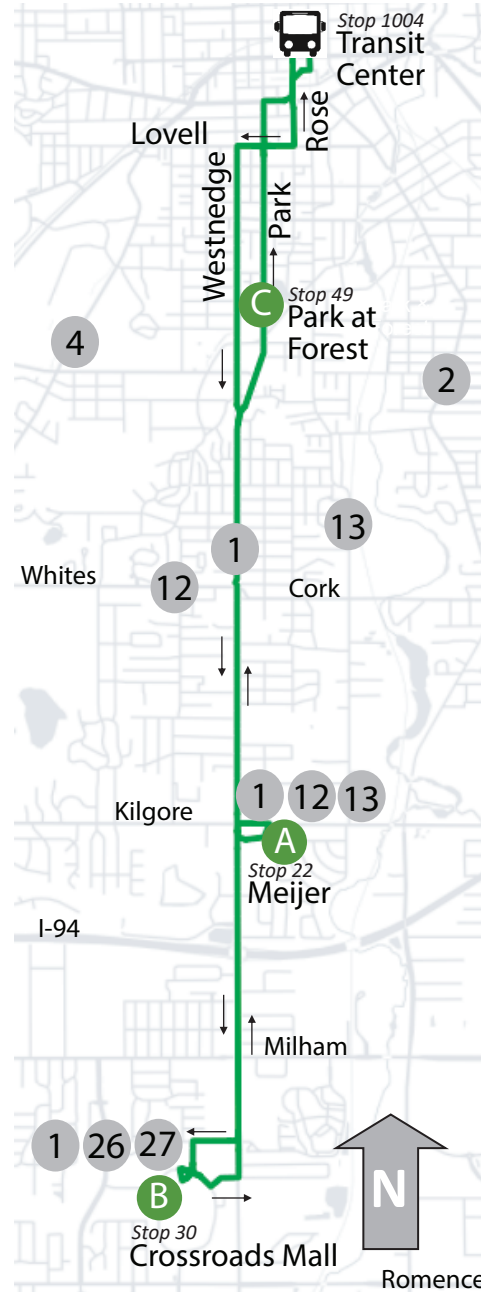

Monday - Friday

Saturday and Sunday

Sat	6:15a	6:30a	6:45a	6:52a	6:57a	7:08a
Sat	7:15a	7:30a	7:45a	7:52a	7:57a	8:08a
Sat	8:15a	8:30a	8:45a	8:52a	8:57a	9:08a
Sat	9:15a	9:30a	9:45a	9:52a	9:57a	10:08a
Sat	10:15a	10:30a	10:45a	10:52a	10:57a	11:08a
Sat	11:15a	11:30a	11:45a	11:52a	11:57a	12:08p
Sat	12:15p	12:30p	12:45p	12:52p	12:57p	1:08p
Sat	1:15p	1:30p	1:45p	1:52p	1:57p	2:08p
Sat	2:15p	2:30p	2:45p	2:52p	2:57p	3:08p
Sat	3:15p	3:30p	3:45p	3:52p	3:57p	4:08p
Sat	4:15p	4:30p	4:45p	4:52p	4:57p	5:08p
Sat	5:15p	5:30p	5:45p	5:52p	5:57p	6:08p
Sat	6:15p	6:30p	6:45p	6:52p	6:57p	7:08p
Sat	7:15p	7:30p	7:45p	7:52p	7:57p	8:08p
Sat	8:15p	8:30p	8:45p	8:52p	8:57p	9:08p
Sat	9:15p	9:30p	9:45p	9:52p	9:57p	10:08p

Times are estimates as of date of printed schedule. Please arrive at your stop prior to time posted. Use myStop Mobile to track bus arrival time and locate stop. Call (269) 337-8222 for additional bus and stop information.

Route Information
Track My Bus
at kmetro.com

Legend

- Bus Route
- → Bus Direction
Transit Center- Other Bus Routes

kmetro.com (269) 337-8222 myStop Mobile