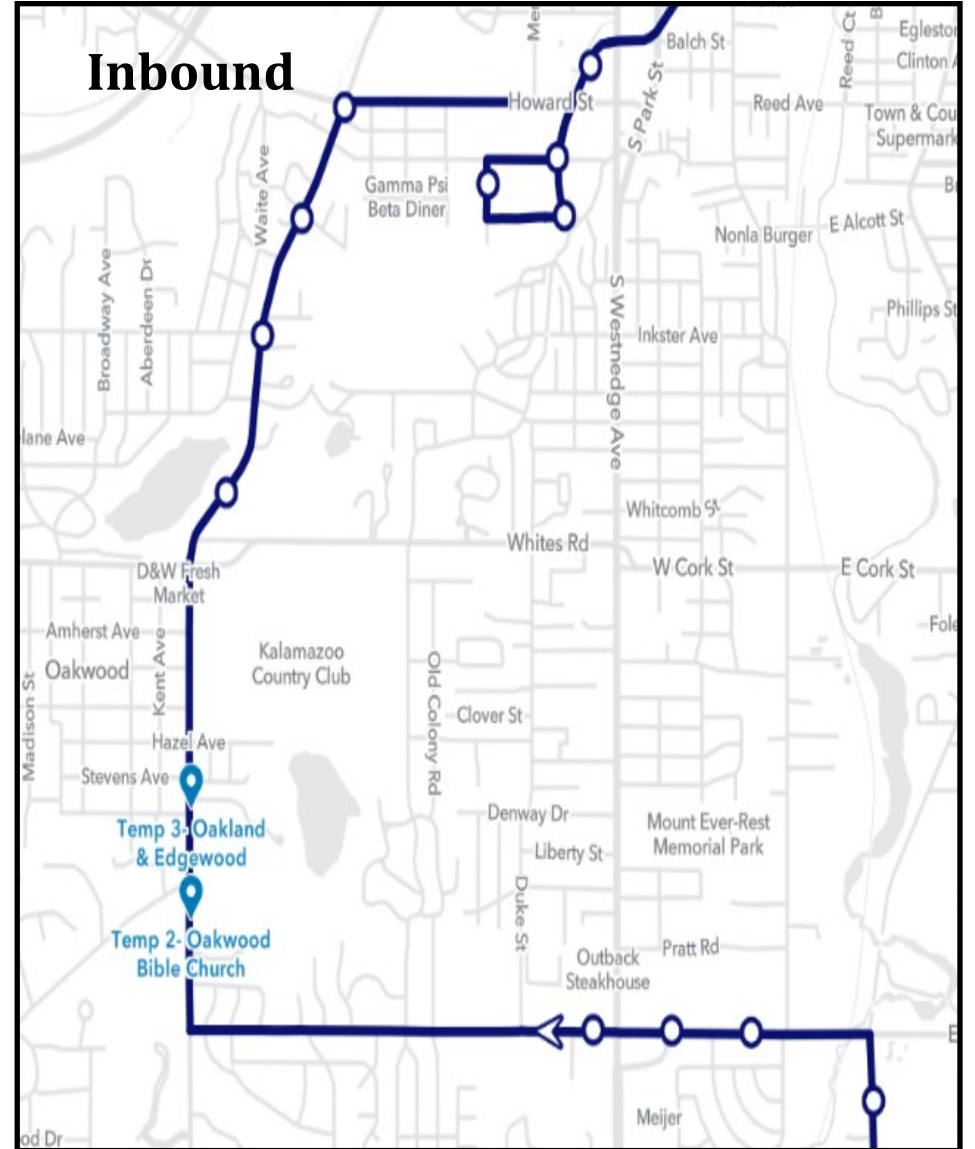

## Route 12 - Duke

**Effective March 4, 2024**

### NO SERVICE TO STOPS:

- 511 - Peeler and Crosstown (O)
- 480- Bronson & Duchess (O)
- 501- Duke & Kilgore (I)
- 502- Duke & Pleasant (I)
- 503- Duke & Denway (I)
- 505- Duke & Clover (I)
- 1242- Duke & Hutchinson (I)
- 506- Duke & Whites (I)
- 507- Whites & Essex (I)
- 509- Bronson & Duchess (I)

### TEMPORARY/ALTERNATE STOPS:

- 478- Peeler & Crosstown (O)
- 512- Hudson & Maple (O)
- 143- Oakland & Spruce (O)
- 145- Oakland & Winchell (O)
- 147- Oakland & Whites (O)
- Temp 2- Oakwood Bible Church (I)
- Temp 3- Oakland & Edgewood (I)
- 173- Oakland & Whites (I)
- 174- Oakland & Chevy Chase (I)
- 176- Oakland & Howard (I)

METROTRANSIT

POSTED 2/23/2024