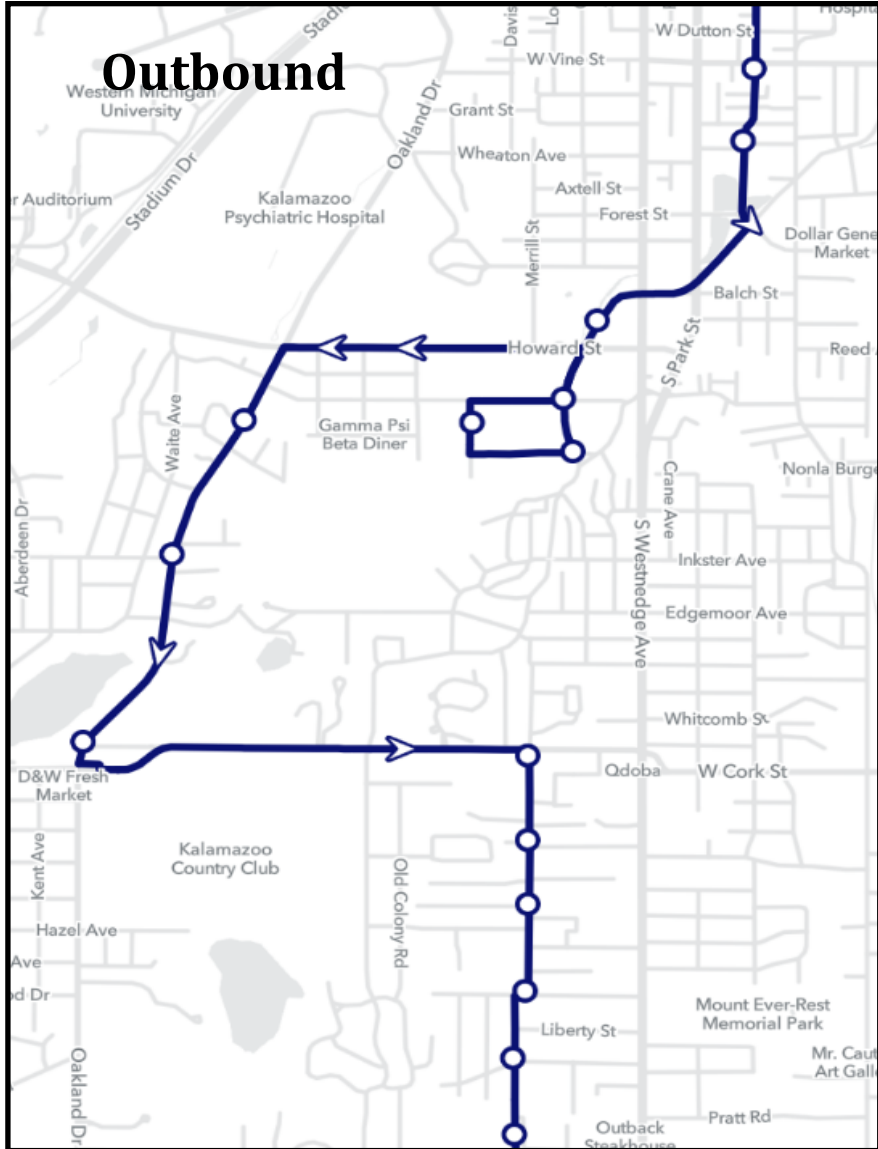

## Route 12 - Duke

**Effective March 4, 2024**

### NO SERVICE TO STOPS:

- 511 - Peeler and Crosstown (O)
- 480- Bronson & Duchess (O)
- 501- Duke & Kilgore (I)
- 502- Duke & Pleasant (I)
- 503- Duke & Denway (I)
- 505- Duke & Clover (I)
- 1242- Duke & Hutchinson (I)
- 506- Duke & Whites (I)
- 507- Whites & Essex (I)
- 509- Bronson & Duchess (I)

### TEMPORARY/ALTERNATE STOPS:

- 478- Peeler & Crosstown (O)
- 512- Hudson & Maple (O)
- 143- Oakland & Spruce (O)
- 145- Oakland & Winchell (O)
- 147- Oakland & Whites (O)
- Temp 2- Oakwood Bible Church (I)
- Temp 3- Oakland & Edgewood (I)
- 173- Oakland & Whites (I)
- 174- Oakland & Chevy Chase (I)
- 176- Oakland & Howard (I)

METROTRANSIT

POSTED 2/23/2024