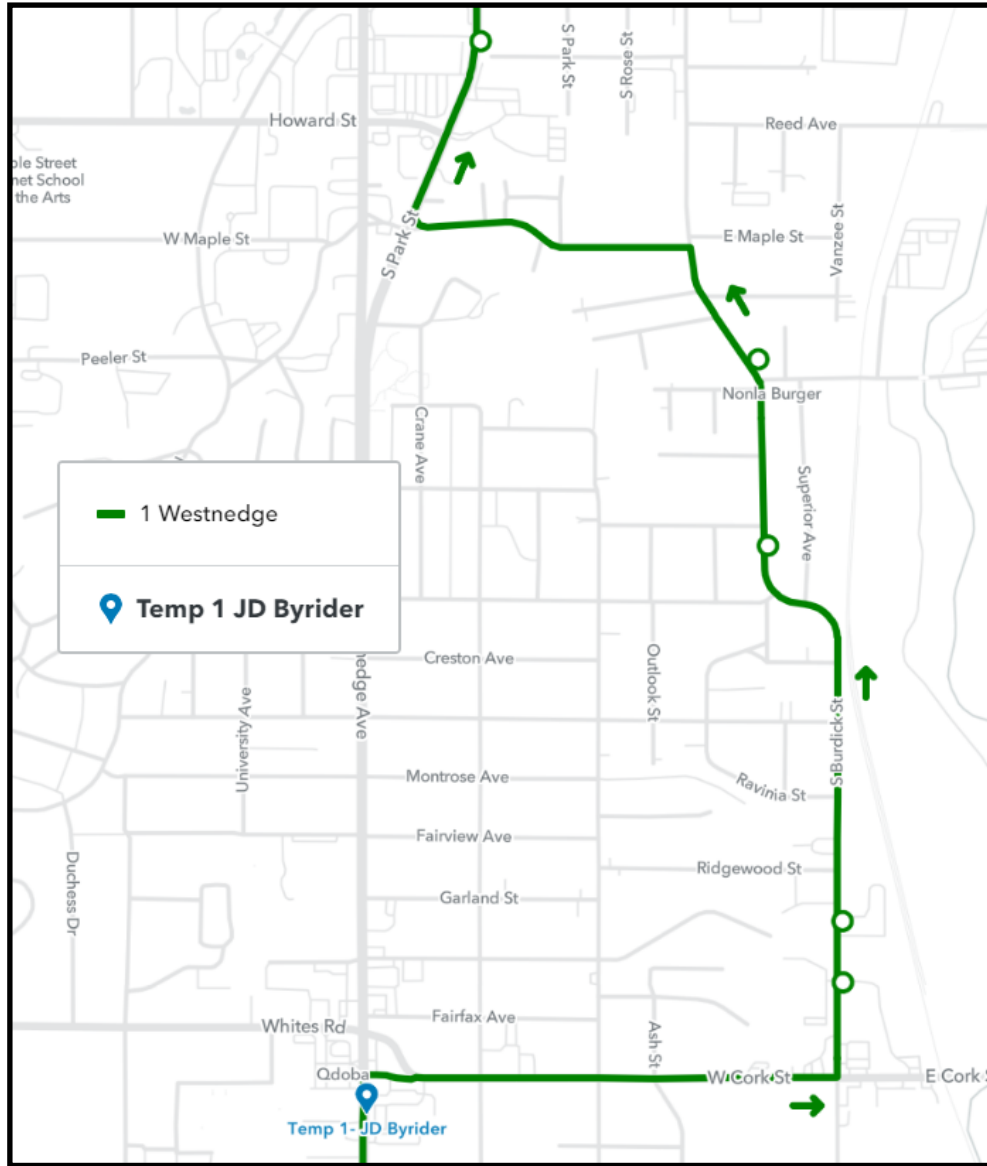

ATTENTION PASSENGERS

Route 1 - Westnedge Inbound

Effective March 4, 2024

NO SERVICE AT STOPS:

- 43 - Westnedge at Whitcomb
- 44 - Westnedge at Montrose
- 45 - Westnedge at Inkster
- 47 - Park at Maple

TEMPORARY/ALTERNATE STOPS:

- Temp Stop 1 - JD Byrider
- Stop 48 - Park at Balch

POSTED 2/23/2024

Track My Bus and route info at kmetro.com
or use the mobile app **myStop® Mobile**

Get updates on
our website
and social media:

METROTRANSIT